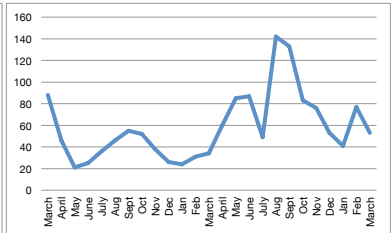

	Tweets	Tweet Impressions	Profile Visits	Mentions	New Followers	Net Total Followers
Jan	29	18,200	586	24	37	936
Feb	29	19,300	852	49	31	967
March	78	45,800	2,149	88	238	1205
April	72	74,100	2,063	46	114	1319
May	53	44,400	1280	21	58	1343
June	57	40,700	1478	25	44	1387
July	66	40,500	1300	36	44	1431
Aug	49	33,200	1474	46	30	1461
Sept	53	30,400	1246	55	41	1502
Oct	28	24,600	944	52	40	1542
Nov	34	29,800	784	38	5	1547
Dec	31	27,200	795	26	18	1565
Jan	40	23,300	935	24	22	1579
Feb	31	31,400	1032	31	26	1597
March	36	39,500	902	34	16	1627
April	53	25,300	1,398	60	36	1654
May	64	41,200	1357	85	37	1688
June	70	37,400	1523	87	31	1718
July	52	29,800	1149	49	19	1737
Aug	150	134,000	2625	142	54	1791
Sept	39	26,400	1026	133	29	1827
Oct	28	20,900	983	83	26	1867
Nov	20	301,000	1443	76	43	1905
Dec	36	212,000	1173	53	22	1923
Jan	19	283,000	942	41	22	1949
Feb	16	212,000	1152	77	50	2021
March	32	204,000	1490	53	40	2046
April						
May						
June						
July						
Aug						
Sept						
Oct						
Nov						
Dec						
<b>Total</b>	<b>619</b>	<b>922,200</b>	<b>15546</b>	<b>857</b>	<b>361</b>	<b>1923</b>
<b>Average</b>	<b>52</b>	<b>76,850</b>	<b>1,296</b>	<b>71</b>	<b>30</b>	
<b>2016 total</b>	<b>579</b>	<b>428,200</b>	<b>14951</b>	<b>506</b>	<b>700</b>	<b>1565</b>
<b>2017 total</b>	<b>619</b>	<b>922,200</b>	<b>15546</b>	<b>857</b>	<b>361</b>	<b>1923</b>