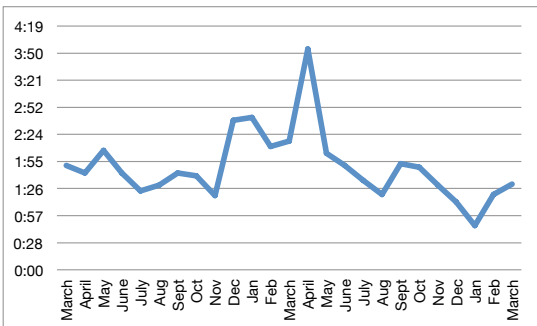

Views	Watch Time (minutes)	Avg. View Duration	Shares	Likes
Jan	516	673	1:18	1	0
Feb	627	1,028	1:38	4	0
March	583	1,087	1:51	11	3
April	746	1,288	1:43	19	4
May	677	1,440	2:07	14	1
June	775	1,333	1:43	23	2
July	710	997	1:24	2	5
Aug	717	1,078	1:30	10	5
Sept	752	1,298	1:43	16	1
Oct	522	877	1:40	6	1
Nov	641	848	1:19	2	2
Dec	954	2,530	2:39	20	0
Jan	1,107	3,000	2:42	14	2
Feb	572	1,257	2:11	3	0
March	662	1,522	2:17	10	2
April	1,457	5,722	3:55	22	9
May	797	1,650	2:04	0	0
June	693	1,282	1:51	11	0
July	634	1,013	1:35	8	0
Aug	1,145	1,544	1:20	15	3
Sept	769	1,450	1:53	11	4
Oct	759	1,383	1:49	4	1
Nov	1,309	1,969	1:30	41	5
Dec	1,022	1,240	1:12	28	4
Jan	2,562	2,027	0:47	41	7
Feb	1,236	1,651	1:20	12	3
March	1,271	1,932	1:31	19	2
April					
May					
June					
July					
Aug					
Sept					
Oct					
Nov					
Dec					
Total	10,926	23,032		167	30
Average	911	1,919	2:01	14	3
2016 total	8,220	14,477		128	24
2017 total	10,926	23,032		167	30