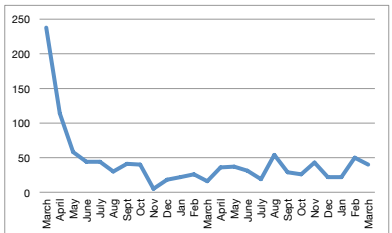

	Tweets	Tweet Impressions	Profile Visits	Mentions	New Followers	Net Total Followers
Jan	29	18,200	586	24	37	936
Feb	29	19,300	852	49	31	967
March	78	45,800	2,149	88	238	1205
April	72	74,100	2,063	46	114	1319
May	53	44,400	1280	21	58	1343
June	57	40,700	1478	25	44	1387
July	66	40,500	1300	36	44	1431
Aug	49	33,200	1474	46	30	1461
Sept	53	30,400	1246	55	41	1502
Oct	28	24,600	944	52	40	1542
Nov	34	29,800	784	38	5	1547
Dec	31	27,200	795	26	18	1565
Jan	40	23,300	935	24	22	1579
Feb	31	31,400	1032	31	26	1597
March	36	39,500	902	34	16	1627
April	53	25,300	1,398	60	36	1654
May	64	41,200	1357	85	37	1688
June	70	37,400	1523	87	31	1718
July	52	29,800	1149	49	19	1737
Aug	150	134,000	2625	142	54	1791
Sept	39	26,400	1026	133	29	1827
Oct	28	20,900	983	83	26	1867
Nov	20	301,000	1443	76	43	1905
Dec	36	212,000	1173	53	22	1923
Jan	19	283,000	942	41	22	1949
Feb	16	212,000	1152	77	50	2021
March	32	204,000	1490	53	40	2046
April						
May						
June						
July						
Aug						
Sept						
Oct						
Nov						
Dec						
<b>Total</b>	<b>619</b>	<b>922,200</b>	<b>15546</b>	<b>857</b>	<b>361</b>	<b>1923</b>
<b>Average</b>	<b>52</b>	<b>76,850</b>	<b>1,296</b>	<b>71</b>	<b>30</b>	
<b>2016 total</b>	<b>579</b>	<b>428,200</b>	<b>14951</b>	<b>506</b>	<b>700</b>	<b>1565</b>
<b>2017 total</b>	<b>619</b>	<b>922,200</b>	<b>15546</b>	<b>857</b>	<b>361</b>	<b>1923</b>