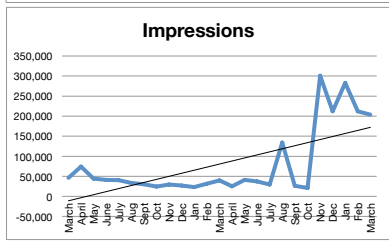

	Tweets	Tweet Impressions	Profile Visits	Mentions	New Followers	Net Total Followers
Jan	29	18,200	586	24	37	936
Feb	29	19,300	852	49	31	967
March	78	45,800	2,149	88	238	1205
April	72	74,100	2,063	46	114	1319
May	53	44,400	1280	21	58	1343
June	57	40,700	1478	25	44	1387
July	66	40,500	1300	36	44	1431
Aug	49	33,200	1474	46	30	1461
Sept	53	30,400	1246	55	41	1502
Oct	28	24,600	944	52	40	1542
Nov	34	29,800	784	38	5	1547
Dec	31	27,200	795	26	18	1565
Jan	40	23,300	935	24	22	1579
Feb	31	31,400	1032	31	26	1597
March	36	39,500	902	34	16	1627
April	53	25,300	1,398	60	36	1654
May	64	41,200	1357	85	37	1688
June	70	37,400	1523	87	31	1718
July	52	29,800	1149	49	19	1737
Aug	150	134,000	2625	142	54	1791
Sept	39	26,400	1026	133	29	1827
Oct	28	20,900	983	83	26	1867
Nov	20	301,000	1443	76	43	1905
Dec	36	212,000	1173	53	22	1923
Jan	19	283,000	942	41	22	1949
Feb	16	212,000	1152	77	50	2021
March	32	204,000	1490	53	40	2046
April						
May						
June						
July						
Aug						
Sept						
Oct						
Nov						
Dec						
<b>Total</b>	<b>619</b>	<b>922,200</b>	<b>15546</b>	<b>857</b>	<b>361</b>	<b>1923</b>
<b>Average</b>	<b>52</b>	<b>76,850</b>	<b>1,296</b>	<b>71</b>	<b>30</b>	
<b>2016 total</b>	<b>579</b>	<b>428,200</b>	<b>14951</b>	<b>506</b>	<b>700</b>	<b>1565</b>
<b>2017 total</b>	<b>619</b>	<b>922,200</b>	<b>15546</b>	<b>857</b>	<b>361</b>	<b>1923</b>