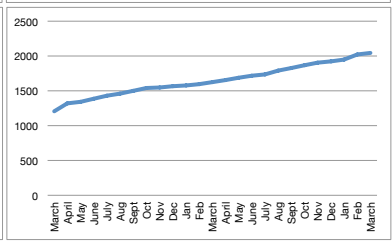

	Tweets	Tweet Impressions	Profile Visits	Mentions	New Followers	Net Total Followers
Jan	29	18,200	586	24	37	936
Feb	29	19,300	852	49	31	967
March	78	45,800	2,149	88	238	1205
April	72	74,100	2,063	46	114	1319
May	53	44,400	1280	21	58	1343
June	57	40,700	1478	25	44	1387
July	66	40,500	1300	36	44	1431
Aug	49	33,200	1474	46	30	1461
Sept	53	30,400	1246	55	41	1502
Oct	28	24,600	944	52	40	1542
Nov	34	29,800	784	38	5	1547
Dec	31	27,200	795	26	18	1565
Jan	40	23,300	935	24	22	1579
Feb	31	31,400	1032	31	26	1597
March	36	39,500	902	34	16	1627
April	53	25,300	1,398	60	36	1654
May	64	41,200	1357	85	37	1688
June	70	37,400	1523	87	31	1718
July	52	29,800	1149	49	19	1737
Aug	150	134,000	2625	142	54	1791
Sept	39	26,400	1026	133	29	1827
Oct	28	20,900	983	83	26	1867
Nov	20	301,000	1443	76	43	1905
Dec	36	212,000	1173	53	22	1923
Jan	19	283,000	942	41	22	1949
Feb	16	212,000	1152	77	50	2021
March	32	204,000	1490	53	40	2046
April						
May						
June						
July						
Aug						
Sept						
Oct						
Nov						
Dec						
<b>Total</b>	<b>619</b>	<b>922,200</b>	<b>15546</b>	<b>857</b>	<b>361</b>	<b>1923</b>
<b>Average</b>	<b>52</b>	<b>76,850</b>	<b>1,296</b>	<b>71</b>	<b>30</b>	
<b>2016 total</b>	<b>579</b>	<b>428,200</b>	<b>14951</b>	<b>506</b>	<b>700</b>	<b>1565</b>
<b>2017 total</b>	<b>619</b>	<b>922,200</b>	<b>15546</b>	<b>857</b>	<b>361</b>	<b>1923</b>