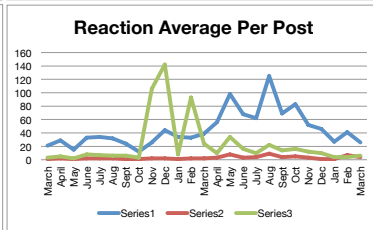

Total Posts	Total Likes	New Likes	Page Engagement	Weekly Total Reach	Average Post Reach Organic	Average Post Reach Paid	Reaction avg. per post	Comment avg. per post	Share avg. per post	
Jan	21	1,038	51	3,094	64,244	198	14558	16	3	2	
Feb	24	1,081	48	22	403	211	386	14	1	3	
March	18	1,175	99	255	5,355	213	1,733	21	1	3	
April	18	1,255	82	214	3,510	223	1,463	29	2	5	
May	24	1,275	25	227	4,837	238	580	15	1	2	
June	36	1,337	75	431	7,942	503	1,189	33	2	8	
July	22	1,425	98	709	11,897	494	1,827	34	2	7	
Aug	28	1,522	108	552	8,201	526	2,755	32	2	6	
Sept	27	1,546	35	214	3,063	376	1,931	24	1	6	
Oct	28	1,551	18	218	2,450	364	591	12	1	3	
Nov	31	1,592	47	533	14,595	403	3,229	26	2	106	
Dec	40	1,658	78	6,811	97,933	838	11,014	44	2	142	
Jan	31	1,721	71	6,845	103,235	541	31577	34	1	8	
Feb	16	1,773	60	892	30,122	487	5,874	33	2	93	
March	27	1,837	70	1,117	27,836	790	2,211	39	2	24	
April	45	1,925	97	604	12,124	758	2,443	56	3	10	
May	49	2,091	182	1,243	28,040	1,207	3,874	98	8	34	
June	38	2,203	123	1,071	15,775	1,140	2,342	68	3	16	
July	28	2,241	48	322	5,957	1,070	1,510	62	4	10	
Aug	91	2,396	174	1,288	21,376	1,291	5,350	125	9	22	
Sept	42	2,477	86	3,010	105,412	933	7,590	69	4	14	
Oct	46	2,632	169	1,209	28,561	1,035	5,929	83	5	16	
Nov	22	2,756	142	4,754	191,242	484	45,131	52	3	12	
Dec	28	2,810	62	306	61,074	301	30,284	46	1	10	
Jan	27	2,834	37	651	84,833	447	19,184	27	1	4	
Feb	14	2,896	70	671	89,813	705	2,109	41	7	4	
March	18	2,945	53	588	96,084	377	21,075	26	4	6	
April											
May											
June											
July											
Aug											
Sept											
Oct											
Nov											
Dec											
Total	463	2,810	1,284	22,661	630,754						
Average				107	1,888	52,563	836		64	4	22
2016 total	317	16,455	764	13,280	224,430						
2017 total	463	26,862	1,284	22,661	630,754