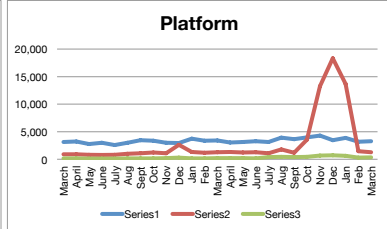

Sessions	Users	Pageviews	Desktop Sessions	Mobile Sessions	Tablet Sessions	Mobile Percentages
Jan	4,445	3,191	10,424	3,324	924		197
Feb	4,563	3,196	11,321	3,298	1,098		167
March	4,200	2,895	9,726	3,141	924		135
April	4,264	2,913	10,110	3,242	879		143
May	3,706	2,593	8,603	2,768	816		122
June	3,900	2,724	10,058	2,986	781		133
July	3,535	2,509	8,634	2,579	825		131
Aug	4,125	2,823	10,183	2,989	1,000		136
Sept	4,691	3,138	11,072	3,440	1,090		161
Oct	4,772	3,336	11,306	3,380	1,220		172
Nov	4,275	3,064	9,078	2,990	1,093		192
Dec	5,839	4,369	11,294	2,943	2,611		285
Jan	6,421	3,527	13,997	3,717	1,327		153 72/25/3
Feb	4,696	3,241	12,607	3,374	1,174		148 72/25/3
March	4,870	3,359	13,256	3,413	1,262		195 70/26/4
April	4,549	3,020	11,631	3,030	1,322		197 67/29/4
May	4,545	3,138	11,798	3,109	1,242		194 69/27/4
June	4,671	3,275	10,470	3,267	1,256		148 70/27/3
July	4,588	3,230	9,541	3,121	1,096		371 68/24/8
Aug	6,157	4,416	11,997	3,939	1,791		427 64/29/7
Sept	5,190	3,625	10,258	3,639	1,177		374 70/23/7
Oct	7,941	6,027	13,923	3,965	3,548		428 44/51/5
Nov	18,214	12,460	26,763	4,291	13,259		664 23/73/4
Dec	22,495	12,838	30,604	3,448	18,338		709 15/82/3
Jan	18,176	10,963	25,807	3,853	13,686		637 21/75/4
Feb	7,128	4,899	13,394	3,156	1,460		283 64/30/6
March	6,886	4,880	13,135	3,258	1,287		336 67/26/7
April							
May							
June							
July							
Aug							
Sept							
Oct							
Nov							
Dec							
Total	94,337	62,156	176,845	42,313	46,792	4,008	
Average	7,861	5,180	14,737	3,526	3,899	334	
2016 total	52,315	36,751	121,809	37,080	13,261	1,974	
2017 total	94,337	62,156	176,845	42,313	46,792	4,008