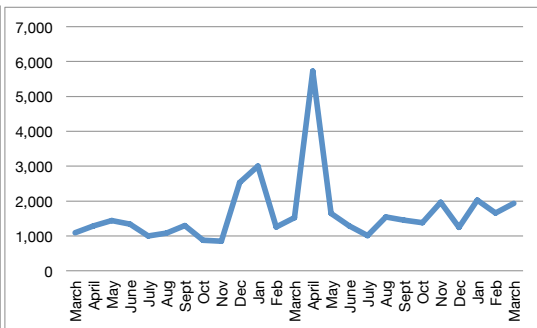

Views	Watch Time (minutes)	Avg. View Duration	Shares	Likes
Jan	516	673	1:18	1	0
Feb	627	1,028	1:38	4	0
March	583	1,087	1:51	11	3
April	746	1,288	1:43	19	4
May	677	1,440	2:07	14	1
June	775	1,333	1:43	23	2
July	710	997	1:24	2	5
Aug	717	1,078	1:30	10	5
Sept	752	1,298	1:43	16	1
Oct	522	877	1:40	6	1
Nov	641	848	1:19	2	2
Dec	954	2,530	2:39	20	0
Jan	1,107	3,000	2:42	14	2
Feb	572	1,257	2:11	3	0
March	662	1,522	2:17	10	2
April	1,457	5,722	3:55	22	9
May	797	1,650	2:04	0	0
June	693	1,282	1:51	11	0
July	634	1,013	1:35	8	0
Aug	1,145	1,544	1:20	15	3
Sept	769	1,450	1:53	11	4
Oct	759	1,383	1:49	4	1
Nov	1,309	1,969	1:30	41	5
Dec	1,022	1,240	1:12	28	4
Jan	2,562	2,027	0:47	41	7
Feb	1,236	1,651	1:20	12	3
March	1,271	1,932	1:31	19	2
April					
May					
June					
July					
Aug					
Sept					
Oct					
Nov					
Dec					
Total	10,926	23,032		167	30
Average	911	1,919	2:01	14	3
2016 total	8,220	14,477		128	24
2017 total	10,926	23,032		167	30