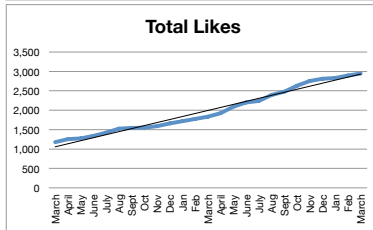

Total Posts	Total Likes	New Likes	Page Engagement	Weekly Total Reach	Average Post Reach Organic	Average Post Reach Paid	Reaction avg. per post	Comment avg. per post	Share avg. per post	
Jan	21	1,038	51	3,094	64,244	198	14558	16	3	2	
Feb	24	1,081	48	22	403	211	386	14	1	3	
March	18	1,175	99	255	5,355	213	1,733	21	1	3	
April	18	1,255	82	214	3,510	223	1,463	29	2	5	
May	24	1,275	25	227	4,837	238	580	15	1	2	
June	36	1,337	75	431	7,942	503	1,189	33	2	8	
July	22	1,425	98	709	11,897	494	1,827	34	2	7	
Aug	28	1,522	108	552	8,201	526	2,755	32	2	6	
Sept	27	1,546	35	214	3,063	376	1,931	24	1	6	
Oct	28	1,551	18	218	2,450	364	591	12	1	3	
Nov	31	1,592	47	533	14,595	403	3,229	26	2	106	
Dec	40	1,658	78	6,811	97,933	838	11,014	44	2	142	
Jan	31	1,721	71	6,845	103,235	541	31577	34	1	8	
Feb	16	1,773	60	892	30,122	487	5,874	33	2	93	
March	27	1,837	70	1,117	27,836	790	2,211	39	2	24	
April	45	1,925	97	604	12,124	758	2,443	56	3	10	
May	49	2,091	182	1,243	28,040	1,207	3,874	98	8	34	
June	38	2,203	123	1,071	15,775	1,140	2,342	68	3	16	
July	28	2,241	48	322	5,957	1,070	1,510	62	4	10	
Aug	91	2,396	174	1,288	21,376	1,291	5,350	125	9	22	
Sept	42	2,477	86	3,010	105,412	933	7,590	69	4	14	
Oct	46	2,632	169	1,209	28,561	1,035	5,929	83	5	16	
Nov	22	2,756	142	4,754	191,242	484	45,131	52	3	12	
Dec	28	2,810	62	306	61,074	301	30,284	46	1	10	
Jan	27	2,834	37	651	84,833	447	19,184	27	1	4	
Feb	14	2,896	70	671	89,813	705	2,109	41	7	4	
March	18	2,945	53	588	96,084	377	21,075	26	4	6	
April											
May											
June											
July											
Aug											
Sept											
Oct											
Nov											
Dec											
Total	463	2,810	1,284	22,661	630,754						
Average				107	1,888	52,563	836		64	4	22
2016 total	317	16,455	764	13,280	224,430						
2017 total	463	26,862	1,284	22,661	630,754