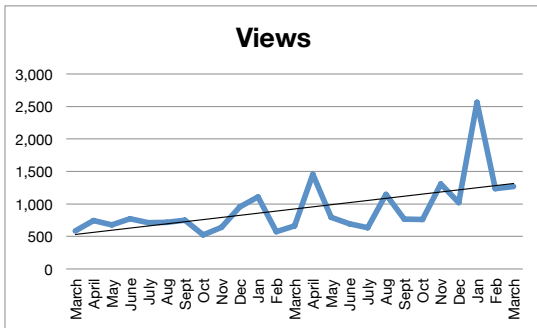

Views	Watch Time (minutes)	Avg. View Duration	Shares	Likes
Jan	516	673	1:18	1	0
Feb	627	1,028	1:38	4	0
March	583	1,087	1:51	11	3
April	746	1,288	1:43	19	4
May	677	1,440	2:07	14	1
June	775	1,333	1:43	23	2
July	710	997	1:24	2	5
Aug	717	1,078	1:30	10	5
Sept	752	1,298	1:43	16	1
Oct	522	877	1:40	6	1
Nov	641	848	1:19	2	2
Dec	954	2,530	2:39	20	0
Jan	1,107	3,000	2:42	14	2
Feb	572	1,257	2:11	3	0
March	662	1,522	2:17	10	2
April	1,457	5,722	3:55	22	9
May	797	1,650	2:04	0	0
June	693	1,282	1:51	11	0
July	634	1,013	1:35	8	0
Aug	1,145	1,544	1:20	15	3
Sept	769	1,450	1:53	11	4
Oct	759	1,383	1:49	4	1
Nov	1,309	1,969	1:30	41	5
Dec	1,022	1,240	1:12	28	4
Jan	2,562	2,027	0:47	41	7
Feb	1,236	1,651	1:20	12	3
March	1,271	1,932	1:31	19	2
April					
May					
June					
July					
Aug					
Sept					
Oct					
Nov					
Dec					
Total	10,926	23,032		167	30
Average	911	1,919	2:01	14	3
2016 total	8,220	14,477		128	24
2017 total	10,926	23,032		167	30