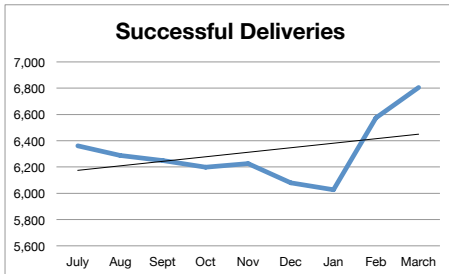

Sent	Successful Deliveries	Unique Opens	Open Rate	Total Opens	Clicks	Click Rate	Clicks Per Unique Open
Jan	6,064		1,170	23.0%			1.6%	
Feb	6,042		1,210	24.0%			5.5%	
March	6,319		1,285	25.0%			4.3%	
April	6,102		1,300	26.0%			9.0%	
May	5,985		1,215	24.5%			1.9%	
June	5,987		1,291	26.0%			13.0%	
July	6,583	6,361	1,133	17.8%	2,707		2.9%	15.6%
Aug	6,370	6,289	1,156	17.4%	2,478		2.7%	14.5%
Sept	6,352	6,250	766	12.3%	1,381		1.0%	8.4%
Oct	6,310	6,199	1,128	18.2%	2,461		1.3%	7.2%
Nov	6,341	6,226	827	13.3%	1,565		1.5%	11.0%
Dec	6,261	6,080	1,020	16.8%	1,569		0.10%	0.40%
Jan	6,124	6,026		17.3%	2,185		3.40%	19.40%
Feb	6,611	6,573		16.3%	2,630		3.10%	19.10%
March	6,845	6,806		15.6%	2,183		1.90%	11.90%
April								
May								
June								
July								
Aug								
Sept								
Oct								
Nov								
Dec								
Total	94,296	56,810	13,501		19,159			
Average	6,286	6,312	1,125	19.6%	3,832	5.9%	2.0%	11.9%

Note: due to the migration to MailChimp from Constant Contact in June, 2017, previous data is not compatible.