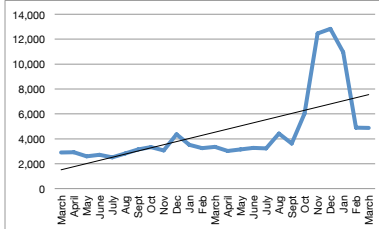

Sessions	Users	Pageviews	Desktop Sessions	Mobile Sessions	Tablet Sessions	Mobile Percentages
Jan	4,445	3,191	10,424	3,324	924		197
Feb	4,563	3,196	11,321	3,298	1,098		167
March	4,200	2,895	9,726	3,141	924		135
April	4,264	2,913	10,110	3,242	879		143
May	3,706	2,593	8,603	2,768	816		122
June	3,900	2,724	10,058	2,986	781		133
July	3,535	2,509	8,634	2,579	825		131
Aug	4,125	2,823	10,183	2,989	1,000		136
Sept	4,691	3,138	11,072	3,440	1,090		161
Oct	4,772	3,336	11,306	3,380	1,220		172
Nov	4,275	3,064	9,078	2,990	1,093		192
Dec	5,839	4,369	11,294	2,943	2,611		285
Jan	6,421	3,527	13,997	3,717	1,327		153 72/25/3
Feb	4,696	3,241	12,607	3,374	1,174		148 72/25/3
March	4,870	3,359	13,256	3,413	1,262		195 70/26/4
April	4,549	3,020	11,631	3,030	1,322		197 67/29/4
May	4,545	3,138	11,798	3,109	1,242		194 69/27/4
June	4,671	3,275	10,470	3,267	1,256		148 70/27/3
July	4,588	3,230	9,541	3,121	1,096		371 68/24/8
Aug	6,157	4,416	11,997	3,939	1,791		427 64/29/7
Sept	5,190	3,625	10,258	3,639	1,177		374 70/23/7
Oct	7,941	6,027	13,923	3,965	3,548		428 44/51/5
Nov	18,214	12,460	26,763	4,291	13,259		664 23/73/4
Dec	22,495	12,838	30,604	3,448	18,338		709 15/82/3
Jan	18,176	10,963	25,807	3,853	13,686		637 21/75/4
Feb	7,128	4,899	13,394	3,156	1,460		283 64/30/6
March	6,886	4,880	13,135	3,258	1,287		336 67/26/7
April							
May							
June							
July							
Aug							
Sept							
Oct							
Nov							
Dec							
Total	94,337	62,156	176,845	42,313	46,792	4,008	
Average	7,861	5,180	14,737	3,526	3,899	334	
2016 total	52,315	36,751	121,809	37,080	13,261	1,974	
2017 total	94,337	62,156	176,845	42,313	46,792	4,008