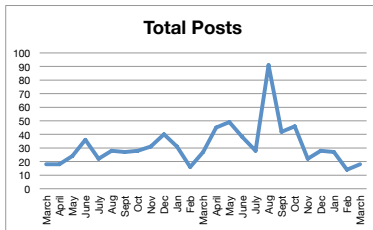

Total Posts	Total Likes	New Likes	Page Engagement	Weekly Total Reach	Average Post Reach Organic	Average Post Reach Paid	Reaction avg. per post	Comment avg. per post	Share avg. per post	
Jan	21	1,038	51	3,094	64,244	198	14558	16	3	2	
Feb	24	1,081	48	22	403	211	386	14	1	3	
March	18	1,175	99	255	5,355	213	1,733	21	1	3	
April	18	1,255	82	214	3,510	223	1,463	29	2	5	
May	24	1,275	25	227	4,837	238	580	15	1	2	
June	36	1,337	75	431	7,942	503	1,189	33	2	8	
July	22	1,425	98	709	11,897	494	1,827	34	2	7	
Aug	28	1,522	108	552	8,201	526	2,755	32	2	6	
Sept	27	1,546	35	214	3,063	376	1,931	24	1	6	
Oct	28	1,551	18	218	2,450	364	591	12	1	3	
Nov	31	1,592	47	533	14,595	403	3,229	26	2	106	
Dec	40	1,658	78	6,811	97,933	838	11,014	44	2	142	
Jan	31	1,721	71	6,845	103,235	541	31577	34	1	8	
Feb	16	1,773	60	892	30,122	487	5,874	33	2	93	
March	27	1,837	70	1,117	27,836	790	2,211	39	2	24	
April	45	1,925	97	604	12,124	758	2,443	56	3	10	
May	49	2,091	182	1,243	28,040	1,207	3,874	98	8	34	
June	38	2,203	123	1,071	15,775	1,140	2,342	68	3	16	
July	28	2,241	48	322	5,957	1,070	1,510	62	4	10	
Aug	91	2,396	174	1,288	21,376	1,291	5,350	125	9	22	
Sept	42	2,477	86	3,010	105,412	933	7,590	69	4	14	
Oct	46	2,632	169	1,209	28,561	1,035	5,929	83	5	16	
Nov	22	2,756	142	4,754	191,242	484	45,131	52	3	12	
Dec	28	2,810	62	306	61,074	301	30,284	46	1	10	
Jan	27	2,834	37	651	84,833	447	19,184	27	1	4	
Feb	14	2,896	70	671	89,813	705	2,109	41	7	4	
March	18	2,945	53	588	96,084	377	21,075	26	4	6	
April											
May											
June											
July											
Aug											
Sept											
Oct											
Nov											
Dec											
Total	463	2,810	1,284	22,661	630,754						
Average				107	1,888	52,563	836		64	4	22
2016 total	317	16,455	764	13,280	224,430						
2017 total	463	26,862	1,284	22,661	630,754