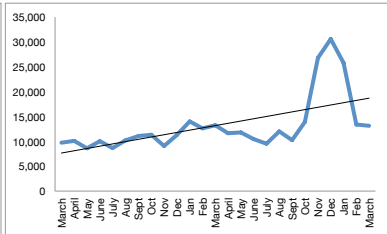

Sessions	Users	Pageviews	Desktop Sessions	Mobile Sessions	Tablet Sessions	Mobile Percentages
Jan	4,445	3,191	10,424	3,324	924		197
Feb	4,563	3,196	11,321	3,298	1,098		167
March	4,200	2,895	9,726	3,141	924		135
April	4,264	2,913	10,110	3,242	879		143
May	3,706	2,593	8,603	2,768	816		122
June	3,900	2,724	10,058	2,986	781		133
July	3,535	2,509	8,634	2,579	825		131
Aug	4,125	2,823	10,183	2,989	1,000		136
Sept	4,691	3,138	11,072	3,440	1,090		161
Oct	4,772	3,336	11,306	3,380	1,220		172
Nov	4,275	3,064	9,078	2,990	1,093		192
Dec	5,839	4,369	11,294	2,943	2,611		285
Jan	6,421	3,527	13,997	3,717	1,327		153 72/25/3
Feb	4,696	3,241	12,607	3,374	1,174		148 72/25/3
March	4,870	3,359	13,256	3,413	1,262		195 70/26/4
April	4,549	3,020	11,631	3,030	1,322		197 67/29/4
May	4,545	3,138	11,798	3,109	1,242		194 69/27/4
June	4,671	3,275	10,470	3,267	1,256		148 70/27/3
July	4,588	3,230	9,541	3,121	1,096		371 68/24/8
Aug	6,157	4,416	11,997	3,939	1,791		427 64/29/7
Sept	5,190	3,625	10,258	3,639	1,177		374 70/23/7
Oct	7,941	6,027	13,923	3,965	3,548		428 44/51/5
Nov	18,214	12,460	26,763	4,291	13,259		664 23/73/4
Dec	22,495	12,838	30,604	3,448	18,338		709 15/82/3
Jan	18,176	10,963	25,807	3,853	13,686		637 21/75/4
Feb	7,128	4,899	13,394	3,156	1,460		283 64/30/6
March	6,886	4,880	13,135	3,258	1,287		336 67/26/7
April							
May							
June							
July							
Aug							
Sept							
Oct							
Nov							
Dec							
Total	94,337	62,156	176,845	42,313	46,792	4,008	
Average	7,861	5,180	14,737	3,526	3,899	334	
2016 total	52,315	36,751	121,809	37,080	13,261	1,974	
2017 total	94,337	62,156	176,845	42,313	46,792	4,008