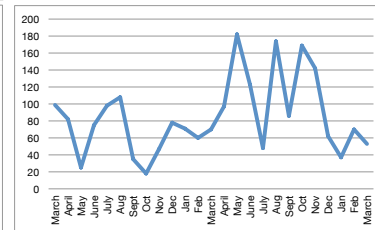

Total Posts	Total Likes	New Likes	Page Engagement	Weekly Total Reach	Average Post Reach Organic	Average Post Reach Paid	Reaction avg. per post	Comment avg. per post	Share avg. per post	
Jan	21	1,038	51	3,094	64,244	198	14558	16	3	2	
Feb	24	1,081	48	22	403	211	386	14	1	3	
March	18	1,175	99	255	5,355	213	1,733	21	1	3	
April	18	1,255	82	214	3,510	223	1,463	29	2	5	
May	24	1,275	25	227	4,837	238	580	15	1	2	
June	36	1,337	75	431	7,942	503	1,189	33	2	8	
July	22	1,425	98	709	11,897	494	1,827	34	2	7	
Aug	28	1,522	108	552	8,201	526	2,755	32	2	6	
Sept	27	1,546	35	214	3,063	376	1,931	24	1	6	
Oct	28	1,551	18	218	2,450	364	591	12	1	3	
Nov	31	1,592	47	533	14,595	403	3,229	26	2	106	
Dec	40	1,658	78	6,811	97,933	838	11,014	44	2	142	
Jan	31	1,721	71	6,845	103,235	541	31577	34	1	8	
Feb	16	1,773	60	892	30,122	487	5,874	33	2	93	
March	27	1,837	70	1,117	27,836	790	2,211	39	2	24	
April	45	1,925	97	604	12,124	758	2,443	56	3	10	
May	49	2,091	182	1,243	28,040	1,207	3,874	98	8	34	
June	38	2,203	123	1,071	15,775	1,140	2,342	68	3	16	
July	28	2,241	48	322	5,957	1,070	1,510	62	4	10	
Aug	91	2,396	174	1,288	21,376	1,291	5,350	125	9	22	
Sept	42	2,477	86	3,010	105,412	933	7,590	69	4	14	
Oct	46	2,632	169	1,209	28,561	1,035	5,929	83	5	16	
Nov	22	2,756	142	4,754	191,242	484	45,131	52	3	12	
Dec	28	2,810	62	306	61,074	301	30,284	46	1	10	
Jan	27	2,834	37	651	84,833	447	19,184	27	1	4	
Feb	14	2,896	70	671	89,813	705	2,109	41	7	4	
March	18	2,945	53	588	96,084	377	21,075	26	4	6	
April											
May											
June											
July											
Aug											
Sept											
Oct											
Nov											
Dec											
Total	463	2,810	1,284	22,661	630,754						
Average				107	1,888	52,563	836		64	4	22
2016 total	317	16,455	764	13,280	224,430						
2017 total	463	26,862	1,284	22,661	630,754