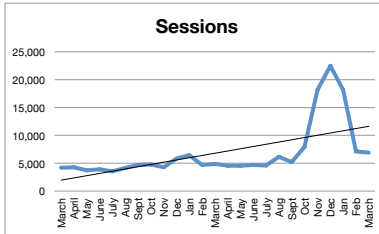

Sessions	Users	Pageviews	Desktop Sessions	Mobile Sessions	Tablet Sessions	Mobile Percentages
Jan	4,445	3,191	10,424	3,324	924		197
Feb	4,563	3,196	11,321	3,298	1,098		167
March	4,200	2,895	9,726	3,141	924		135
April	4,264	2,913	10,110	3,242	879		143
May	3,706	2,593	8,603	2,768	816		122
June	3,900	2,724	10,058	2,986	781		133
July	3,535	2,509	8,634	2,579	825		131
Aug	4,125	2,823	10,183	2,989	1,000		136
Sept	4,691	3,138	11,072	3,440	1,090		161
Oct	4,772	3,336	11,306	3,380	1,220		172
Nov	4,275	3,064	9,078	2,990	1,093		192
Dec	5,839	4,369	11,294	2,943	2,611		285
Jan	6,421	3,527	13,997	3,717	1,327		153 72/25/3
Feb	4,696	3,241	12,607	3,374	1,174		148 72/25/3
March	4,870	3,359	13,256	3,413	1,262		195 70/26/4
April	4,549	3,020	11,631	3,030	1,322		197 67/29/4
May	4,545	3,138	11,798	3,109	1,242		194 69/27/4
June	4,671	3,275	10,470	3,267	1,256		148 70/27/3
July	4,588	3,230	9,541	3,121	1,096		371 68/24/8
Aug	6,157	4,416	11,997	3,939	1,791		427 64/29/7
Sept	5,190	3,625	10,258	3,639	1,177		374 70/23/7
Oct	7,941	6,027	13,923	3,965	3,548		428 44/51/5
Nov	18,214	12,460	26,763	4,291	13,259		664 23/73/4
Dec	22,495	12,838	30,604	3,448	18,338		709 15/82/3
Jan	18,176	10,963	25,807	3,853	13,686		637 21/75/4
Feb	7,128	4,899	13,394	3,156	1,460		283 64/30/6
March	6,886	4,880	13,135	3,258	1,287		336 67/26/7
April							
May							
June							
July							
Aug							
Sept							
Oct							
Nov							
Dec							
Total	94,337	62,156	176,845	42,313	46,792	4,008	
Average	7,861	5,180	14,737	3,526	3,899	334	
2016 total	52,315	36,751	121,809	37,080	13,261	1,974	
2017 total	94,337	62,156	176,845	42,313	46,792	4,008