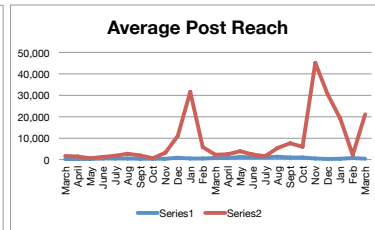

Total Posts	Total Likes	New Likes	Page Engagement	Weekly Total Reach	Average Post Reach Organic	Average Post Reach Paid	Reaction avg. per post	Comment avg. per post	Share avg. per post	
Jan	21	1,038	51	3,094	64,244	198	14558	16	3	2	
Feb	24	1,081	48	22	403	211	386	14	1	3	
March	18	1,175	99	255	5,355	213	1,733	21	1	3	
April	18	1,255	82	214	3,510	223	1,463	29	2	5	
May	24	1,275	25	227	4,837	238	580	15	1	2	
June	36	1,337	75	431	7,942	503	1,189	33	2	8	
July	22	1,425	98	709	11,897	494	1,827	34	2	7	
Aug	28	1,522	108	552	8,201	526	2,755	32	2	6	
Sept	27	1,546	35	214	3,063	376	1,931	24	1	6	
Oct	28	1,551	18	218	2,450	364	591	12	1	3	
Nov	31	1,592	47	533	14,595	403	3,229	26	2	106	
Dec	40	1,658	78	6,811	97,933	838	11,014	44	2	142	
Jan	31	1,721	71	6,845	103,235	541	31577	34	1	8	
Feb	16	1,773	60	892	30,122	487	5,874	33	2	93	
March	27	1,837	70	1,117	27,836	790	2,211	39	2	24	
April	45	1,925	97	604	12,124	758	2,443	56	3	10	
May	49	2,091	182	1,243	28,040	1,207	3,874	98	8	34	
June	38	2,203	123	1,071	15,775	1,140	2,342	68	3	16	
July	28	2,241	48	322	5,957	1,070	1,510	62	4	10	
Aug	91	2,396	174	1,288	21,376	1,291	5,350	125	9	22	
Sept	42	2,477	86	3,010	105,412	933	7,590	69	4	14	
Oct	46	2,632	169	1,209	28,561	1,035	5,929	83	5	16	
Nov	22	2,756	142	4,754	191,242	484	45,131	52	3	12	
Dec	28	2,810	62	306	61,074	301	30,284	46	1	10	
Jan	27	2,834	37	651	84,833	447	19,184	27	1	4	
Feb	14	2,896	70	671	89,813	705	2,109	41	7	4	
March	18	2,945	53	588	96,084	377	21,075	26	4	6	
April											
May											
June											
July											
Aug											
Sept											
Oct											
Nov											
Dec											
Total	463	2,810	1,284	22,661	630,754						
Average				107	1,888	52,563	836		64	4	22
2016 total	317	16,455	764	13,280	224,430						
2017 total	463	26,862	1,284	22,661	630,754