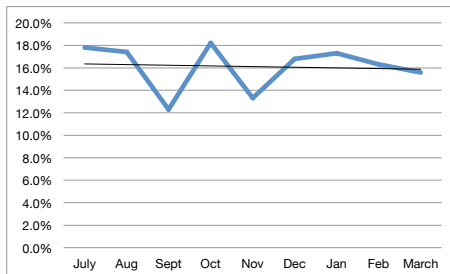

Sent	Successful Deliveries	Unique Opens	Open Rate	Total Opens	Clicks	Click Rate	Clicks Per Unique Open
Jan	6,064		1,170	23.0%			1.6%	
Feb	6,042		1,210	24.0%			5.5%	
March	6,319		1,285	25.0%			4.3%	
April	6,102		1,300	26.0%			9.0%	
May	5,985		1,215	24.5%			1.9%	
June	5,987		1,291	26.0%			13.0%	
July	6,583	6,361	1,133	17.8%	2,707		2.9%	15.6%
Aug	6,370	6,289	1,156	17.4%	2,478		2.7%	14.5%
Sept	6,352	6,250	766	12.3%	1,381		1.0%	8.4%
Oct	6,310	6,199	1,128	18.2%	2,461		1.3%	7.2%
Nov	6,341	6,226	827	13.3%	1,565		1.5%	11.0%
Dec	6,261	6,080	1,020	16.8%	1,569		0.10%	0.40%
Jan	6,124	6,026		17.3%	2,185		3.40%	19.40%
Feb	6,611	6,573		16.3%	2,630		3.10%	19.10%
March	6,845	6,806		15.6%	2,183		1.90%	11.90%
April								
May								
June								
July								
Aug								
Sept								
Oct								
Nov								
Dec								
Total	94,296	56,810	13,501		19,159			
Average	6,286	6,312	1,125	19.6%	3,832	5.9%	2.0%	11.9%

Note: due to the migration to MailChimp from Constant Contact in June, 2017, previous data is not compatible.