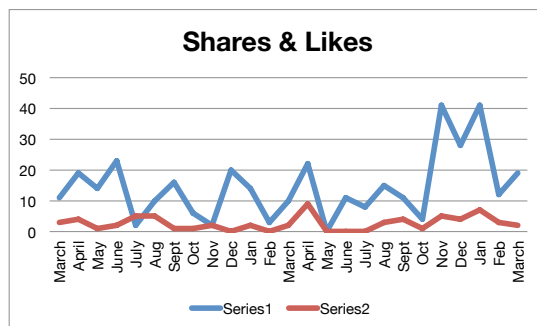

Views	Watch Time (minutes)	Avg. View Duration	Shares	Likes
Jan	516	673	1:18	1	0
Feb	627	1,028	1:38	4	0
March	583	1,087	1:51	11	3
April	746	1,288	1:43	19	4
May	677	1,440	2:07	14	1
June	775	1,333	1:43	23	2
July	710	997	1:24	2	5
Aug	717	1,078	1:30	10	5
Sept	752	1,298	1:43	16	1
Oct	522	877	1:40	6	1
Nov	641	848	1:19	2	2
Dec	954	2,530	2:39	20	0
Jan	1,107	3,000	2:42	14	2
Feb	572	1,257	2:11	3	0
March	662	1,522	2:17	10	2
April	1,457	5,722	3:55	22	9
May	797	1,650	2:04	0	0
June	693	1,282	1:51	11	0
July	634	1,013	1:35	8	0
Aug	1,145	1,544	1:20	15	3
Sept	769	1,450	1:53	11	4
Oct	759	1,383	1:49	4	1
Nov	1,309	1,969	1:30	41	5
Dec	1,022	1,240	1:12	28	4
Jan	2,562	2,027	0:47	41	7
Feb	1,236	1,651	1:20	12	3
March	1,271	1,932	1:31	19	2
April					
May					
June					
July					
Aug					
Sept					
Oct					
Nov					
Dec					
Total	10,926	23,032		167	30
Average	911	1,919	2:01	14	3
2016 total	8,220	14,477		128	24
2017 total	10,926	23,032		167	30