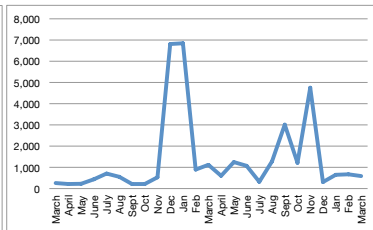

Total Posts	Total Likes	New Likes	Page Engagement	Weekly Total Reach	Average Post Reach Organic	Average Post Reach Paid	Reaction avg. per post	Comment avg. per post	Share avg. per post	
Jan	21	1,038	51	3,094	64,244	198	14558	16	3	2	
Feb	24	1,081	48	22	403	211	386	14	1	3	
March	18	1,175	99	255	5,355	213	1,733	21	1	3	
April	18	1,255	82	214	3,510	223	1,463	29	2	5	
May	24	1,275	25	227	4,837	238	580	15	1	2	
June	36	1,337	75	431	7,942	503	1,189	33	2	8	
July	22	1,425	98	709	11,897	494	1,827	34	2	7	
Aug	28	1,522	108	552	8,201	526	2,755	32	2	6	
Sept	27	1,546	35	214	3,063	376	1,931	24	1	6	
Oct	28	1,551	18	218	2,450	364	591	12	1	3	
Nov	31	1,592	47	533	14,595	403	3,229	26	2	106	
Dec	40	1,658	78	6,811	97,933	838	11,014	44	2	142	
Jan	31	1,721	71	6,845	103,235	541	31577	34	1	8	
Feb	16	1,773	60	892	30,122	487	5,874	33	2	93	
March	27	1,837	70	1,117	27,836	790	2,211	39	2	24	
April	45	1,925	97	604	12,124	758	2,443	56	3	10	
May	49	2,091	182	1,243	28,040	1,207	3,874	98	8	34	
June	38	2,203	123	1,071	15,775	1,140	2,342	68	3	16	
July	28	2,241	48	322	5,957	1,070	1,510	62	4	10	
Aug	91	2,396	174	1,288	21,376	1,291	5,350	125	9	22	
Sept	42	2,477	86	3,010	105,412	933	7,590	69	4	14	
Oct	46	2,632	169	1,209	28,561	1,035	5,929	83	5	16	
Nov	22	2,756	142	4,754	191,242	484	45,131	52	3	12	
Dec	28	2,810	62	306	61,074	301	30,284	46	1	10	
Jan	27	2,834	37	651	84,833	447	19,184	27	1	4	
Feb	14	2,896	70	671	89,813	705	2,109	41	7	4	
March	18	2,945	53	588	96,084	377	21,075	26	4	6	
April											
May											
June											
July											
Aug											
Sept											
Oct											
Nov											
Dec											
Total	463	2,810	1,284	22,661	630,754						
Average				107	1,888	52,563	836		64	4	22
2016 total	317	16,455	764	13,280	224,430						
2017 total	463	26,862	1,284	22,661	630,754