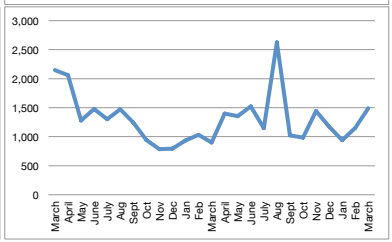

	Tweets	Tweet Impressions	Profile Visits	Mentions	New Followers	Net Total Followers
Jan	29	18,200	586	24	37	936
Feb	29	19,300	852	49	31	967
March	78	45,800	2,149	88	238	1205
April	72	74,100	2,063	46	114	1319
May	53	44,400	1280	21	58	1343
June	57	40,700	1478	25	44	1387
July	66	40,500	1300	36	44	1431
Aug	49	33,200	1474	46	30	1461
Sept	53	30,400	1246	55	41	1502
Oct	28	24,600	944	52	40	1542
Nov	34	29,800	784	38	5	1547
Dec	31	27,200	795	26	18	1565
Jan	40	23,300	935	24	22	1579
Feb	31	31,400	1032	31	26	1597
March	36	39,500	902	34	16	1627
April	53	25,300	1,398	60	36	1654
May	64	41,200	1357	85	37	1688
June	70	37,400	1523	87	31	1718
July	52	29,800	1149	49	19	1737
Aug	150	134,000	2625	142	54	1791
Sept	39	26,400	1026	133	29	1827
Oct	28	20,900	983	83	26	1867
Nov	20	301,000	1443	76	43	1905
Dec	36	212,000	1173	53	22	1923
Jan	19	283,000	942	41	22	1949
Feb	16	212,000	1152	77	50	2021
March	32	204,000	1490	53	40	2046
April						
May						
June						
July						
Aug						
Sept						
Oct						
Nov						
Dec						
<b>Total</b>	<b>619</b>	<b>922,200</b>	<b>15546</b>	<b>857</b>	<b>361</b>	<b>1923</b>
<b>Average</b>	<b>52</b>	<b>76,850</b>	<b>1,296</b>	<b>71</b>	<b>30</b>	
<b>2016 total</b>	<b>579</b>	<b>428,200</b>	<b>14951</b>	<b>506</b>	<b>700</b>	<b>1565</b>
<b>2017 total</b>	<b>619</b>	<b>922,200</b>	<b>15546</b>	<b>857</b>	<b>361</b>	<b>1923</b>