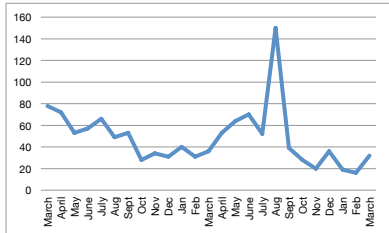

	Tweets	Tweet Impressions	Profile Visits	Mentions	New Followers	Net Total Followers
Jan	29	18,200	586	24	37	936
Feb	29	19,300	852	49	31	967
March	78	45,800	2,149	88	238	1205
April	72	74,100	2,063	46	114	1319
May	53	44,400	1280	21	58	1343
June	57	40,700	1478	25	44	1387
July	66	40,500	1300	36	44	1431
Aug	49	33,200	1474	46	30	1461
Sept	53	30,400	1246	55	41	1502
Oct	28	24,600	944	52	40	1542
Nov	34	29,800	784	38	5	1547
Dec	31	27,200	795	26	18	1565
Jan	40	23,300	935	24	22	1579
Feb	31	31,400	1032	31	26	1597
March	36	39,500	902	34	16	1627
April	53	25,300	1,398	60	36	1654
May	64	41,200	1357	85	37	1688
June	70	37,400	1523	87	31	1718
July	52	29,800	1149	49	19	1737
Aug	150	134,000	2625	142	54	1791
Sept	39	26,400	1026	133	29	1827
Oct	28	20,900	983	83	26	1867
Nov	20	301,000	1443	76	43	1905
Dec	36	212,000	1173	53	22	1923
Jan	19	283,000	942	41	22	1949
Feb	16	212,000	1152	77	50	2021
March	32	204,000	1490	53	40	2046
April						
May						
June						
July						
Aug						
Sept						
Oct						
Nov						
Dec						
<b>Total</b>	<b>619</b>	<b>922,200</b>	<b>15546</b>	<b>857</b>	<b>361</b>	<b>1923</b>
<b>Average</b>	<b>52</b>	<b>76,850</b>	<b>1,296</b>	<b>71</b>	<b>30</b>	
<b>2016 total</b>	<b>579</b>	<b>428,200</b>	<b>14951</b>	<b>506</b>	<b>700</b>	<b>1565</b>
<b>2017 total</b>	<b>619</b>	<b>922,200</b>	<b>15546</b>	<b>857</b>	<b>361</b>	<b>1923</b>