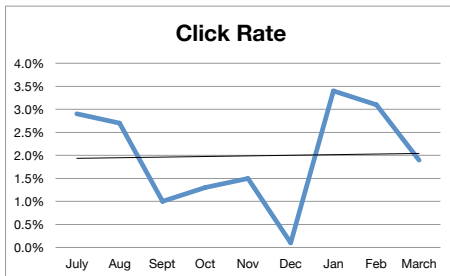

Sent	Successful Deliveries	Unique Opens	Open Rate	Total Opens	Clicks	Click Rate	Clicks Per Unique Open
Jan	6,064		1,170	23.0%			1.6%	
Feb	6,042		1,210	24.0%			5.5%	
March	6,319		1,285	25.0%			4.3%	
April	6,102		1,300	26.0%			9.0%	
May	5,985		1,215	24.5%			1.9%	
June	5,987		1,291	26.0%			13.0%	
July	6,583	6,361	1,133	17.8%	2,707		2.9%	15.6%
Aug	6,370	6,289	1,156	17.4%	2,478		2.7%	14.5%
Sept	6,352	6,250	766	12.3%	1,381		1.0%	8.4%
Oct	6,310	6,199	1,128	18.2%	2,461		1.3%	7.2%
Nov	6,341	6,226	827	13.3%	1,565		1.5%	11.0%
Dec	6,261	6,080	1,020	16.8%	1,569		0.10%	0.40%
Jan	6,124	6,026		17.3%	2,185		3.40%	19.40%
Feb	6,611	6,573		16.3%	2,630		3.10%	19.10%
March	6,845	6,806		15.6%	2,183		1.90%	11.90%
April								
May								
June								
July								
Aug								
Sept								
Oct								
Nov								
Dec								
Total	94,296	56,810	13,501		19,159			
Average	6,286	6,312	1,125	19.6%	3,832	5.9%	2.0%	11.9%

Note: due to the migration to MailChimp from Constant Contact in June, 2017, previous data is not compatible.