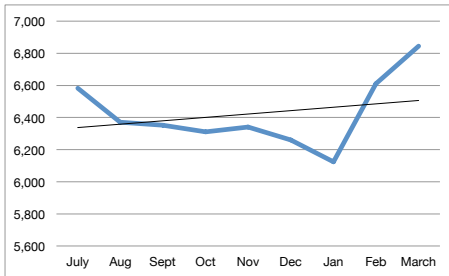

Sent	Successful Deliveries	Unique Opens	Open Rate	Total Opens	Clicks	Click Rate	Clicks Per Unique Open
Jan	6,064		1,170	23.0%			1.6%	
Feb	6,042		1,210	24.0%			5.5%	
March	6,319		1,285	25.0%			4.3%	
April	6,102		1,300	26.0%			9.0%	
May	5,985		1,215	24.5%			1.9%	
June	5,987		1,291	26.0%			13.0%	
July	6,583	6,361	1,133	17.8%	2,707		2.9%	15.6%
Aug	6,370	6,289	1,156	17.4%	2,478		2.7%	14.5%
Sept	6,352	6,250	766	12.3%	1,381		1.0%	8.4%
Oct	6,310	6,199	1,128	18.2%	2,461		1.3%	7.2%
Nov	6,341	6,226	827	13.3%	1,565		1.5%	11.0%
Dec	6,261	6,080	1,020	16.8%	1,569		0.10%	0.40%
Jan	6,124	6,026		17.3%	2,185		3.40%	19.40%
Feb	6,611	6,573		16.3%	2,630		3.10%	19.10%
March	6,845	6,806		15.6%	2,183		1.90%	11.90%
April								
May								
June								
July								
Aug								
Sept								
Oct								
Nov								
Dec								
Total	94,296	56,810	13,501		19,159			
Average	6,286	6,312	1,125	19.6%	3,832	5.9%	2.0%	11.9%

Note: due to the migration to MailChimp from Constant Contact in June, 2017, previous data is not compatible.